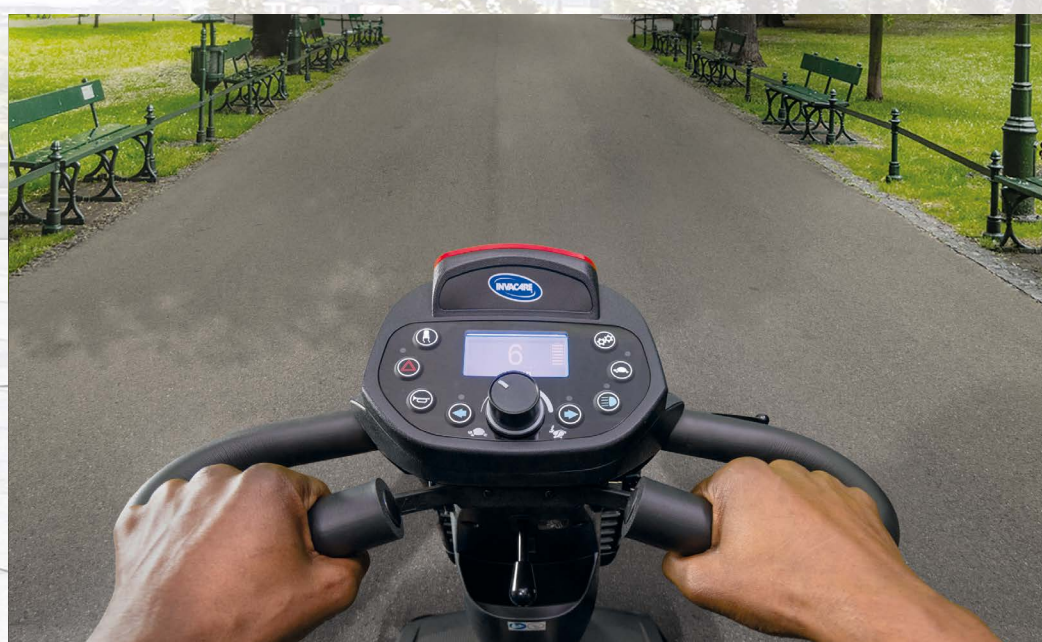

Feel in control with Comet® Pro

The Comet Pro is our most advanced outdoor scooter. Designed with exceptional features and options to take you wherever you want to go in comfort, safety and style. It's a design to provide drive performance and total control without compromise.

Comet Pro features exceptional driving features and modern aesthetics to deliver premium performance and control. The 2 x 12 V / 75 Ah batteries allow users to enjoy challenging journeys beyond the city's limits.

It also has large front and rear wheels, combined with a superior suspension system that allows safe negotiation of kerbs and obstacles smoothly and comfortably.

Up to
15 km/h
max speed

Up to
55 km
max distance
on a single
charge

160 kg
max user
weight